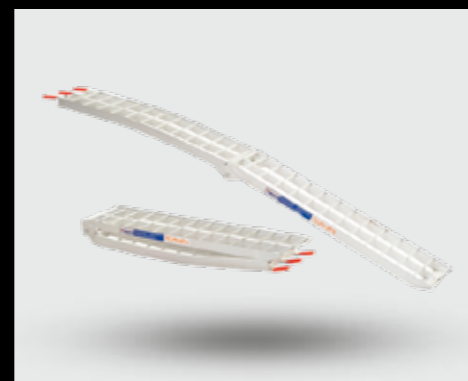

TRAILER RAMPS (PAIR)
 SKU: JM949
SUPPORT FEET FOR RAMPS (SET)
 SKU: JM949-SF

DELUXE STEERING WHEEL SPINNER
 SKU: J709

MAGNETIC PARTS TRAY
 SKU: J715

HIGH-TORQUE RATCHET DRIVER (INCLUDES 10 SCREWDRIVER BITS)
 SKU: J721