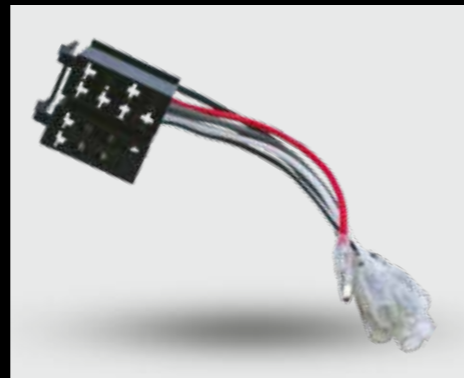

BULLET ADAPTER (KUB2 CONNECTOR) FOR USE WITH J844
SKU: J848