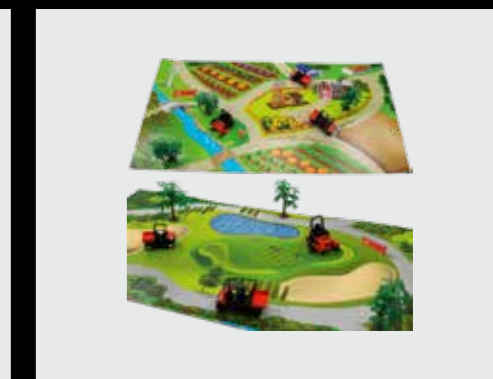

PLAYMAT SET- 2-SIDED MAT, RTVS, MOWER
SKU: J1109