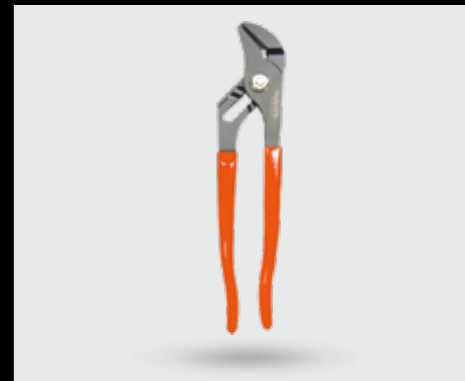

PLIERS 10"
SKU: J704